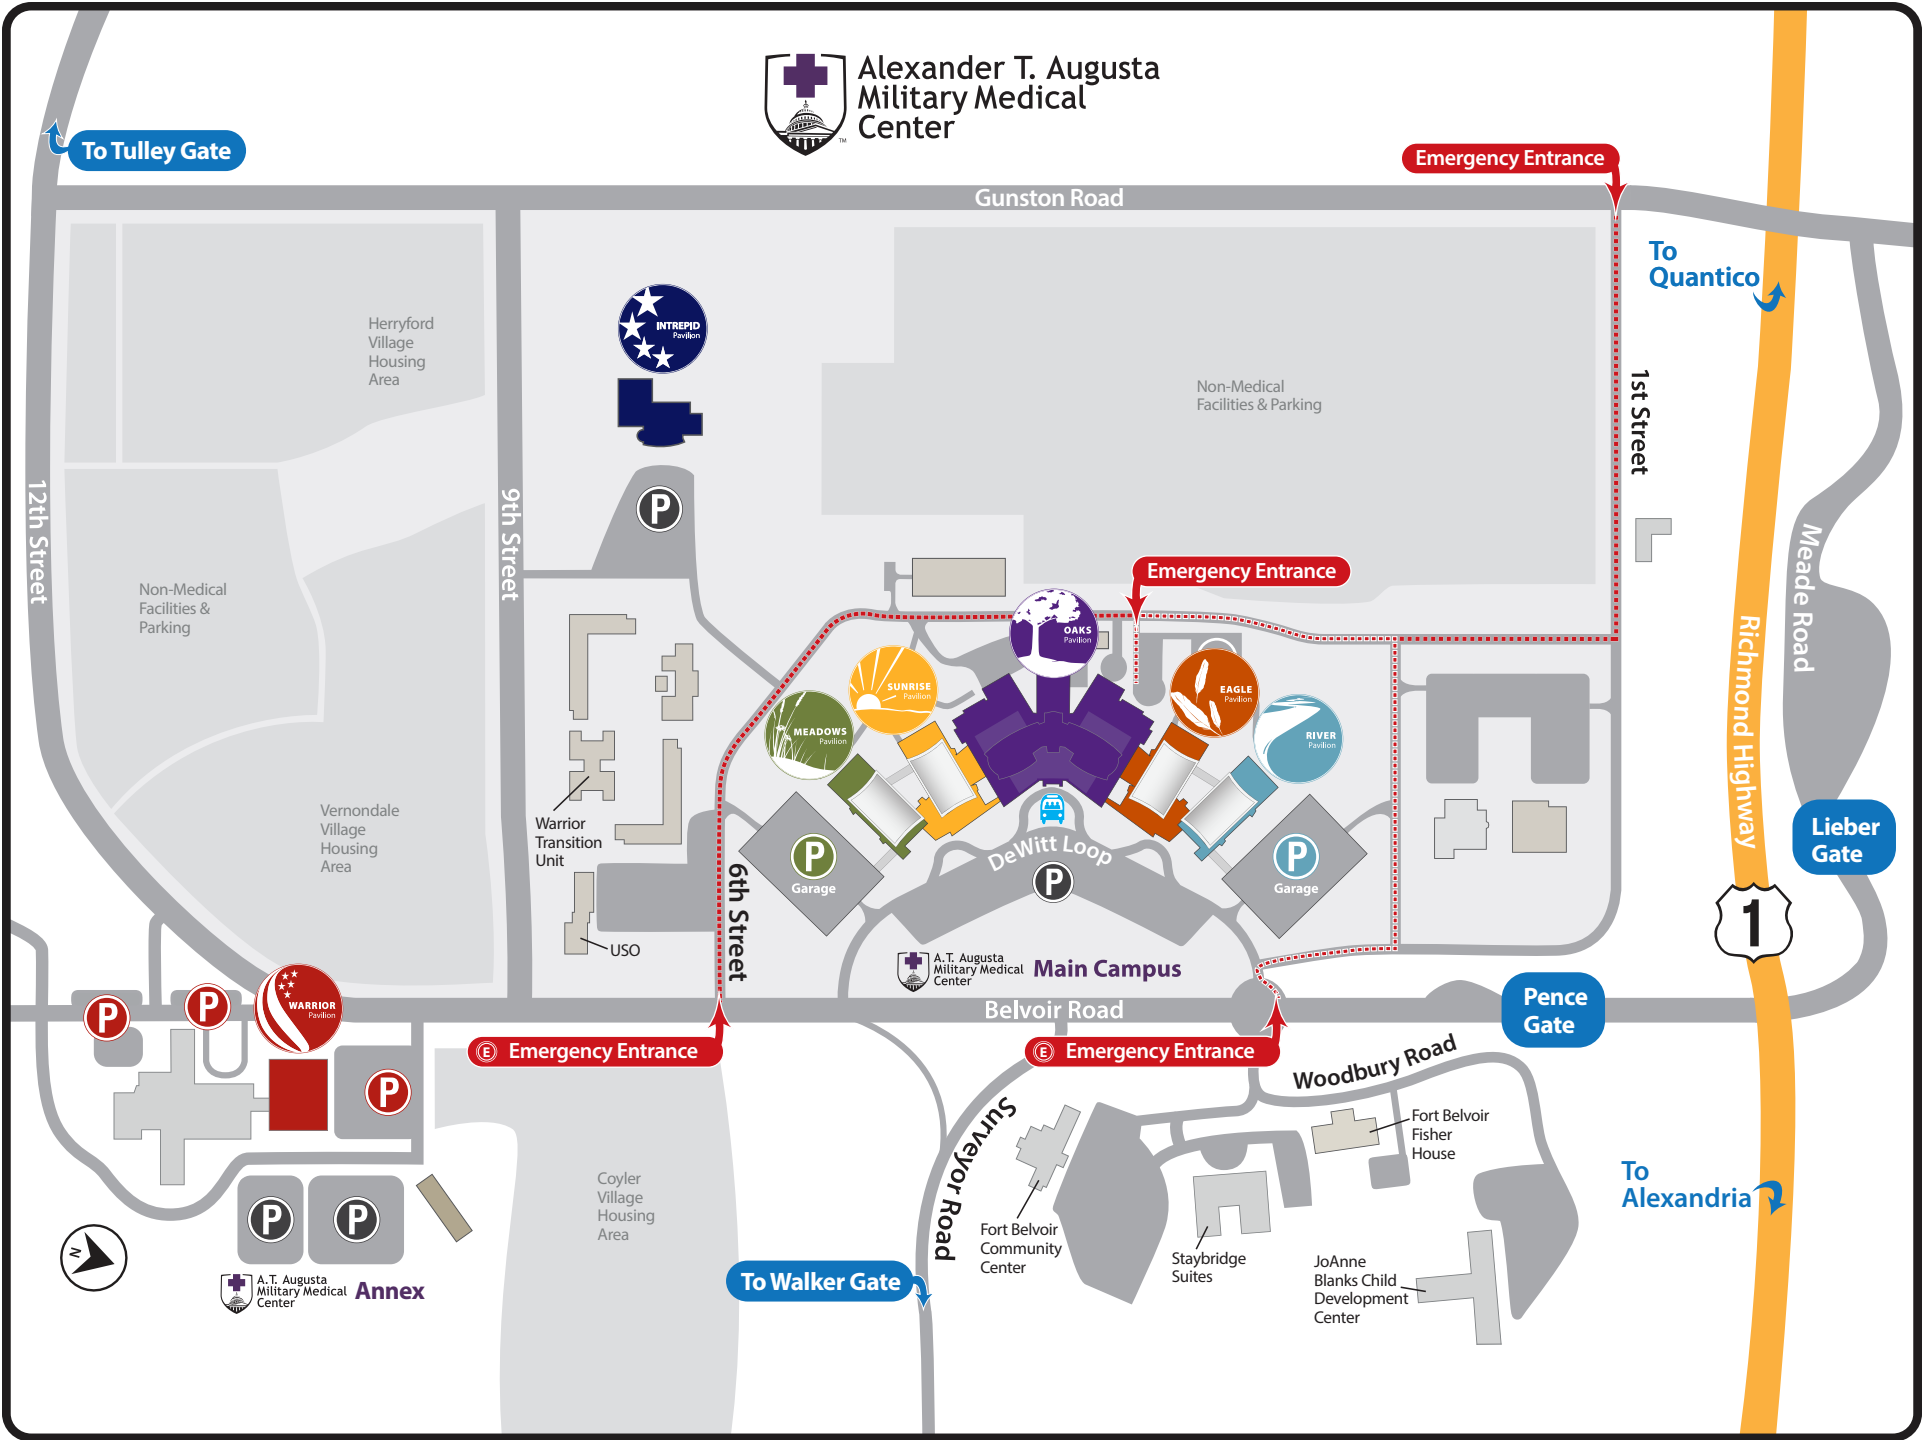

# Alexander T. Augusta Military Medical Center

To Tulley Gate

Emergency Entrance

To Quantico

Gunston Road

1st Street

Meade Road

Emergency Entrance

Richmond Highway  
1

Lieber Gate

6th Street

DeWitt Loop

A.T. Augusta Military Medical Center

Main Campus

Belvoir Road

Pence Gate

Emergency Entrance

Emergency Entrance

Woodbury Road

To Alexandria

To Walker Gate

A.T. Augusta Military Medical Center Annex